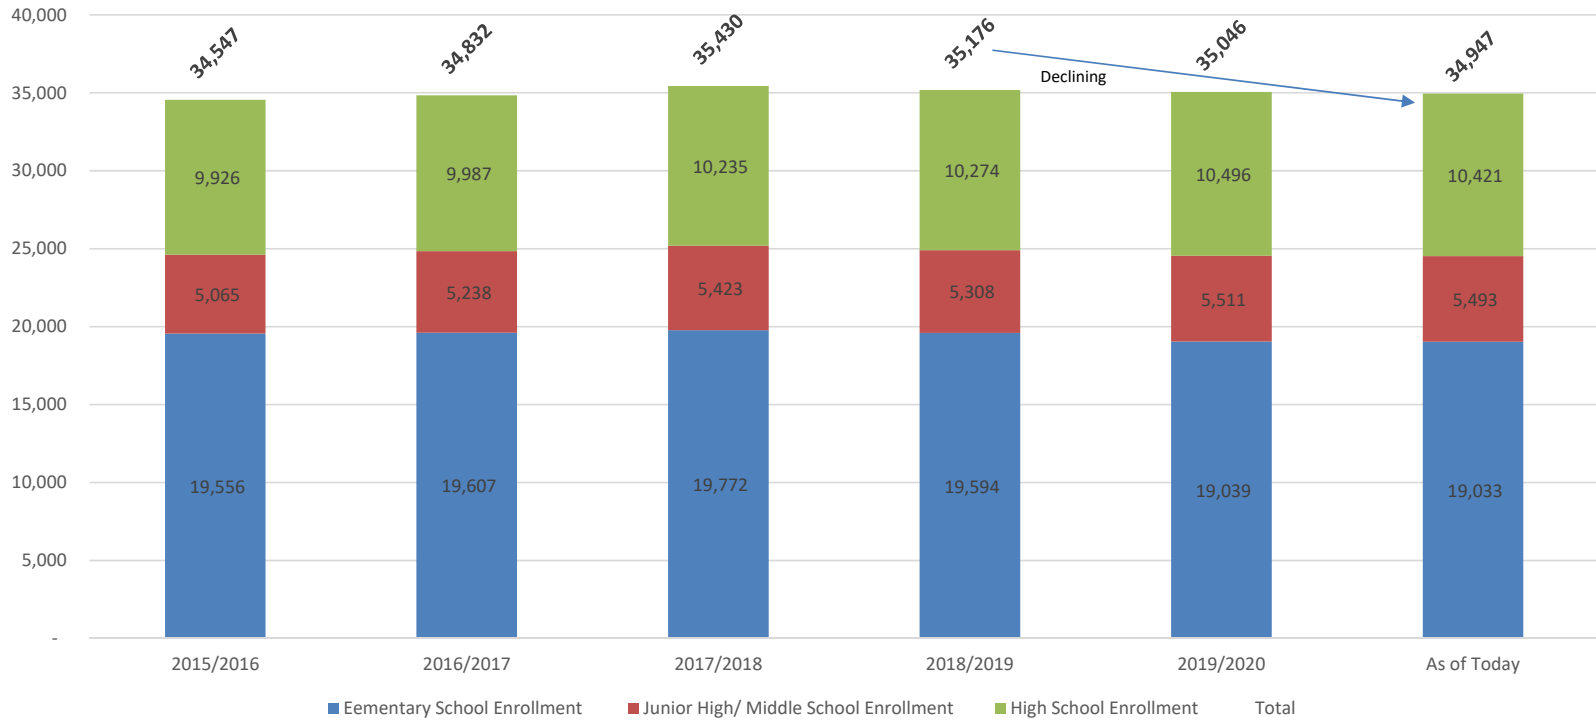

FREMONT UNIFIED SCHOOL DISTRICT

Enrollment Update

Joint Meeting with the City of Fremont
February 3, 2020

Projected Enrollment vs. Actual Certified CBEDS

Enrollment Update

Updated Enrollment as/of January 2020

SUMMARY

- Enrollment is still continuing to trend downward, as projected
- Enrollment coming from the new Developments in the Bringhurst attendance zone only total 17, as of today
- New Demographic Study has been initiated by Davis Demographics and the results are expected to be provided by late March or early April, 2020
- Updated enrollment impacts from new housing developments at Bringhurst and other surrounding developments will be updated as part of the new demographic analysis