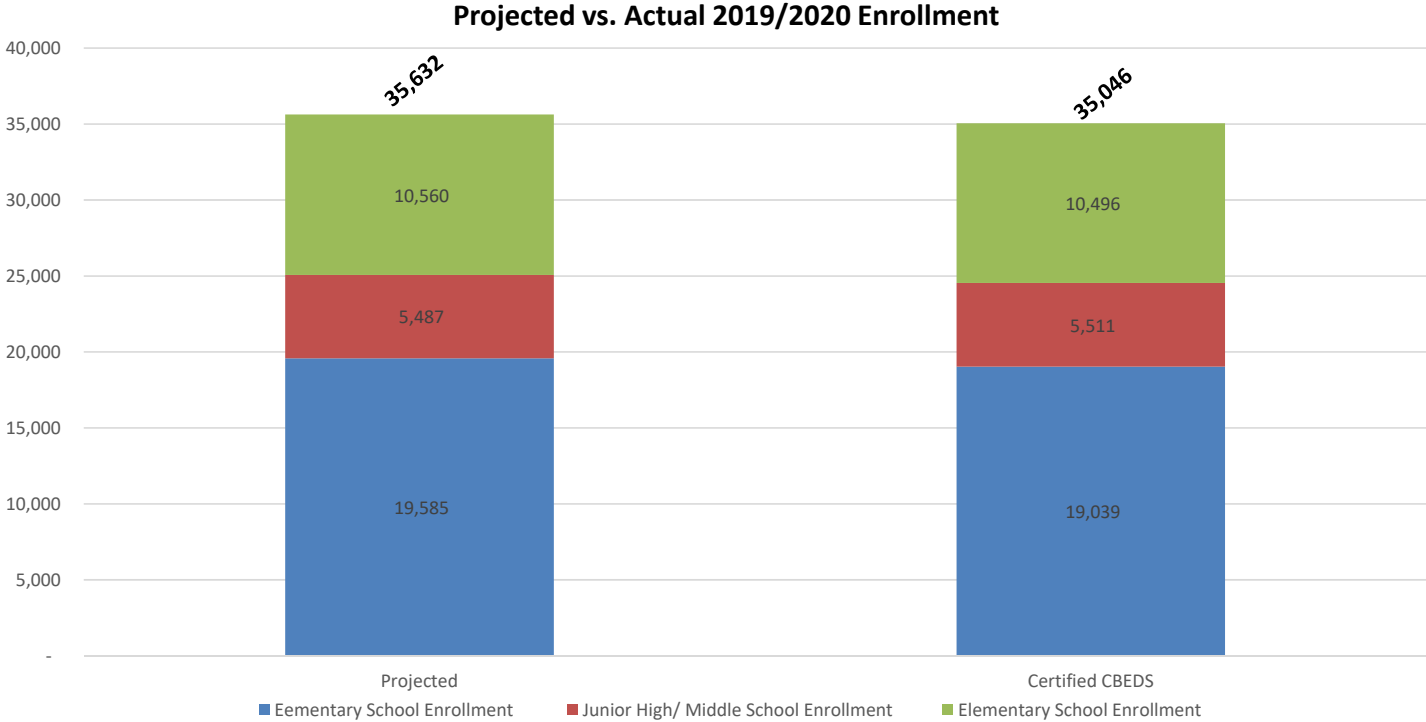

FREMONT UNIFIED SCHOOL DISTRICT

Enrollment Update

Joint Meeting with the City of Fremont
February 3, 2020

Projected Enrollment vs. Actual Certified CBEDS

Enrollment Update

Updated Enrollment as/of January 2020

SUMMARY

- Enrollment is still continuing to trend downward, as projected
- Enrollment coming from the new Developments in the Bringhurst attendance zone only total 17, as of today
- New Demographic Study has been initiated by Davis Demographics and the results are expected to be provided by late March or early April, 2020
- Updated enrollment impacts from new housing developments at Bringhurst and other surrounding developments will be updated as part of the new demographic analysis